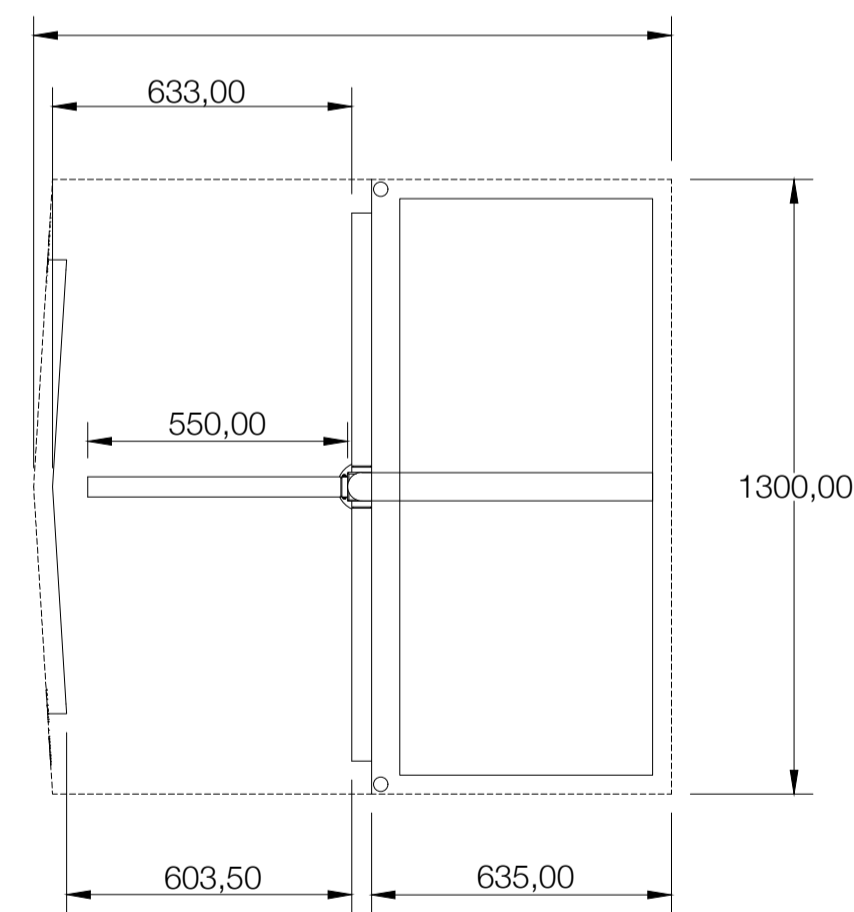

Front View

Side View

Top View

Isometric View

Itemref	Quantity	Title/Name, designation, material, dimension etc			Article No./Reference	
Drawn by Taner Mustafaoglu	Checked by Osman Can Levent	Approved by - date XXX - 00/00/00	Filename td-gf-8400-00	Date 00/00/00	Scale 1:16	
Gateset Security Systems				GF-8400 Full Height Turnstile		
				td-gf-8400-001	Edition 0	Sheet 1/1