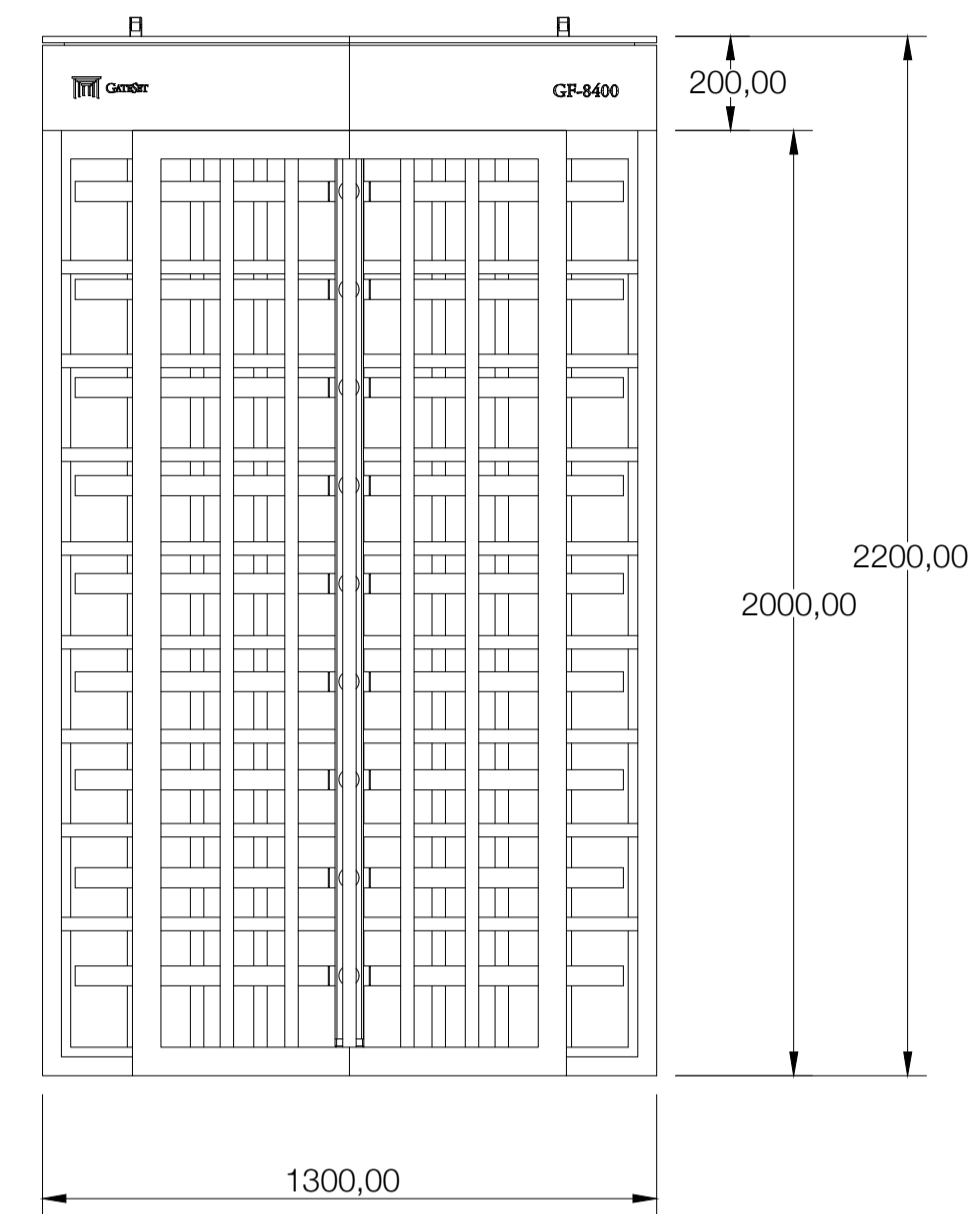

Front View

Side View

Top View

Isometric View

Itemref	Quantity	Title/Name, designation, material, dimension etc			Article No./Reference	
Drawn by Taner Mustafaoglu	Checked by Osman Can Levent	Approved by - date XXX - 00/00/00	Filename td-gf-8400-00	Date 00/00/00	Scale 1:16	
Gateset Security Systems				GF-8400 Full Height Turnstile		
				td-gf-8400-001	Edition 0	Sheet 1/1