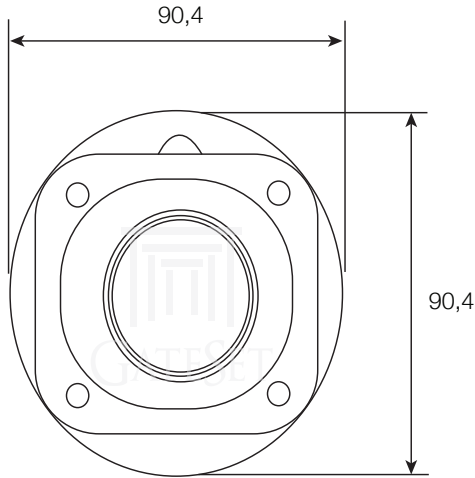

PRS3500 Series Plate Recognition System*

Front View