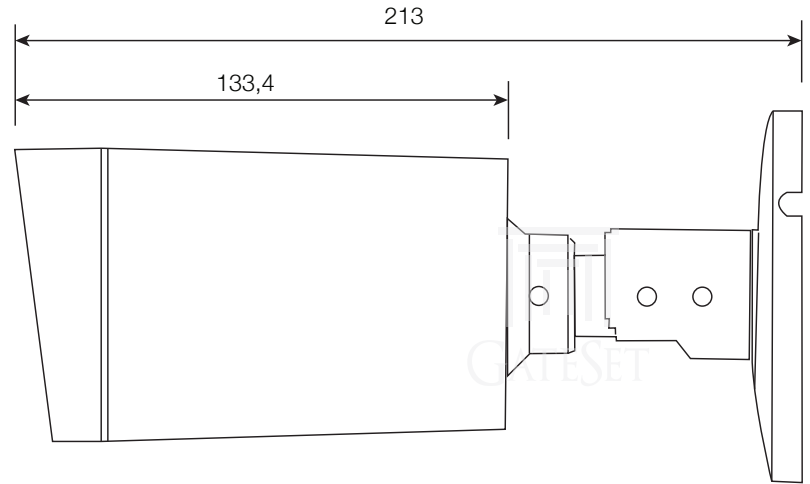

Side View

* Subject to change depending on design or project needs without prior notice

REVISION Technical Drawings v.2.0

ACCESS CONTROL SOLUTIONS
TURNSTILES ■ BARRIERS ■ ID SYSTEMS

P 00902122278020
Kozyatagi Mah. Bayar Cad. No:72/7
Kadıköy 34742 İstanbul/TURKIYE
www.gateset.com.tr