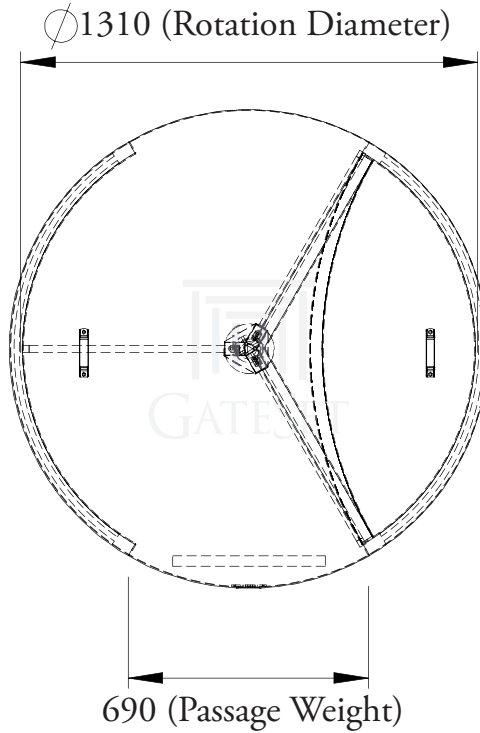

GF SERIES FULL HEIGHT TURNSTILES / GF-6300

Front View

Side View

Top View