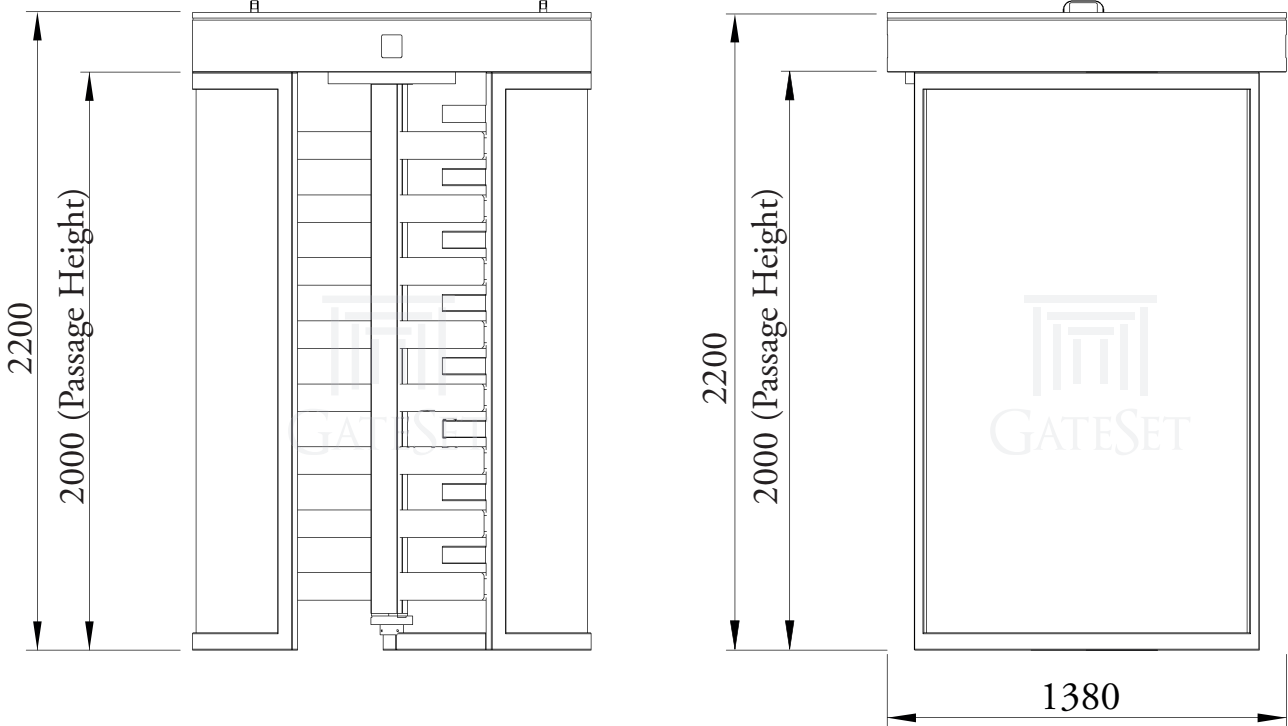

GF SERIES FULL HEIGHT TURNSTILES / GF-6300

Front View

Side View

Top View