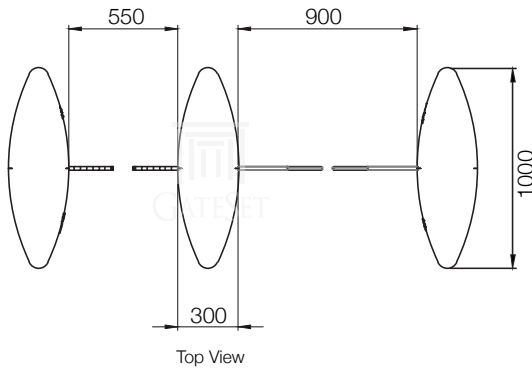

GS-3000 Series Speed Gates*

* Subject to change depending on design or project needs without prior notice

REVISION Technical Drawings v.2.0

ACCESS CONTROL SOLUTIONS
TURNSTILES ■ BARRIERS ■ ID SYSTEMS

P 00902122278020
Kozyatağı Mah. Bayar Cad. No:72/7
Kadıköy 34742 İstanbul/TURKIYE
www.gateset.com.tr