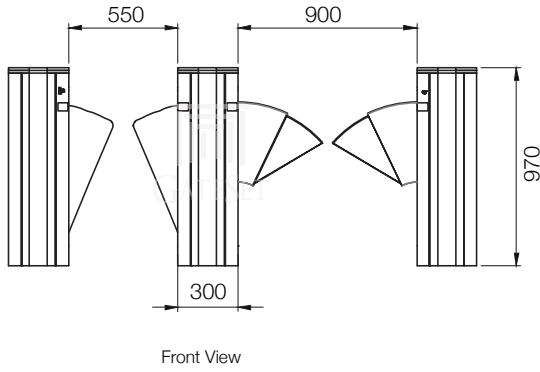

GS-3000 Series Speed Gates*

* Subject to change depending on design or project needs without prior notice

REVISION Technical Drawings v.2.0

ACCESS CONTROL SOLUTIONS
TURNSTILES ■ BARRIERS ■ ID SYSTEMS

P 00902122278020
Kozyatağı Mah. Bayar Cad. No:72/7
Kadıköy 34742 İstanbul/TURKIYE
www.gateset.com.tr