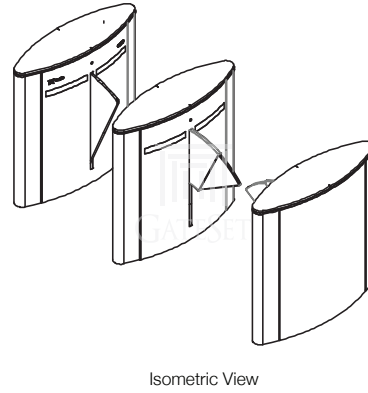

GS-3000 Series Speed Gates*

* Subject to change depending on design or project needs without prior notice

REVISION Technical Drawings v.2.0

ACCESS CONTROL SOLUTIONS
TURNSTILES ■ BARRIERS ■ ID SYSTEMS

P 00902122278020
Kozyatağı Mah. Bayar Cad. No:72/7
Kadıköy 34742 İstanbul/TURKIYE
www.gateset.com.tr