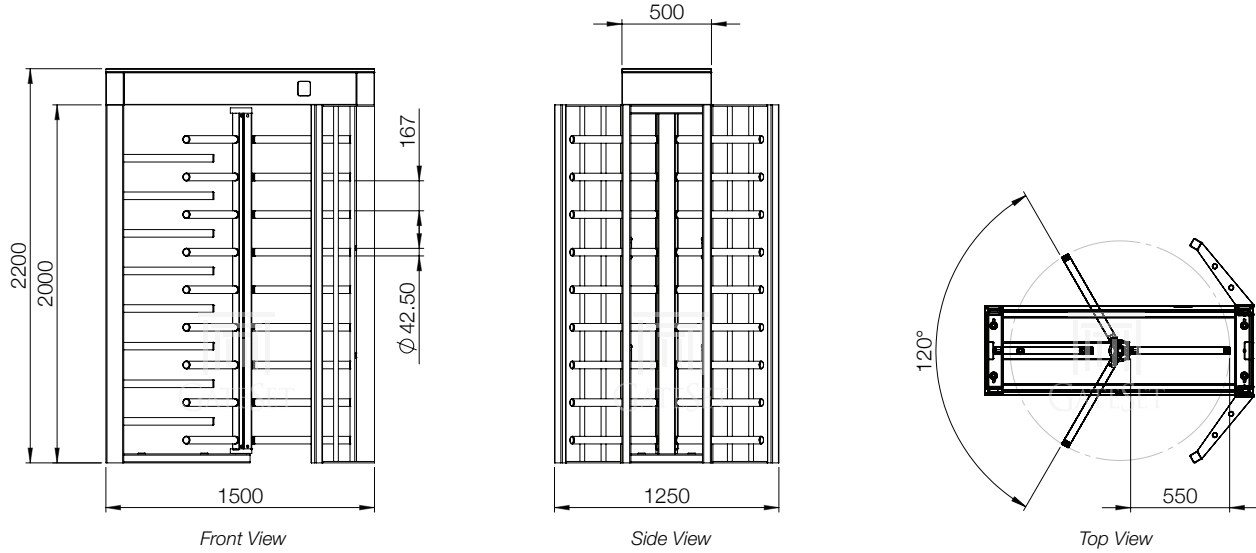

GF-4300 Series Full Height Turnstiles*

* Subject to change depending on design or project needs without prior notice

REVISION Technical Drawings v.2.0

ACCESS CONTROL SOLUTIONS
TURNSTILES ■ BARRIERS ■ ID SYSTEMS

P 00902122278020
Kozyatağı Mah. Bayar Cad. No:72/7
Kadıköy 34742 İstanbul/TURKIYE
www.gateset.com.tr