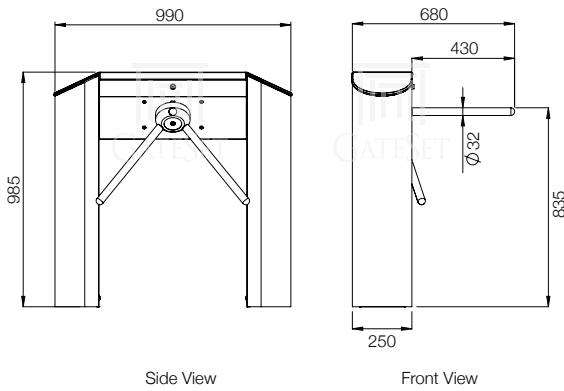

GT-6200 Series Trio Turnstiles*

GT-6240

* Subject to change depending on design or project needs without prior notice

REVISION Technical Drawings v.2.0

ACCESS CONTROL SOLUTIONS
TURNSTILES ■ BARRIERS ■ ID SYSTEMS

P 00902122278020
Kozyatağı Mah. Bayar Cad. No:72/7
Kadıköy 34742 İstanbul/TURKIYE
www.gateset.com.tr