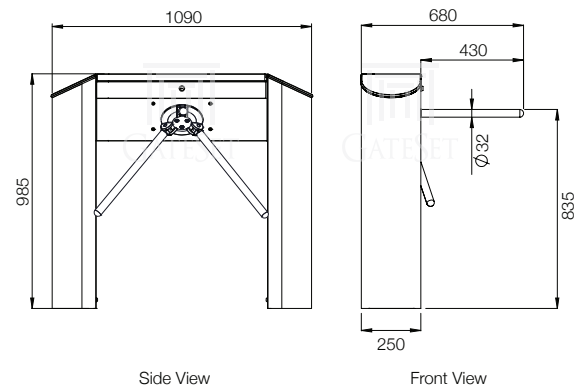

GT-6244

* Subject to change depending on design or project needs without prior notice

REVISION Technical Drawings v.2.0

ACCESS CONTROL SOLUTIONS
TURNSTILES ■ BARRIERS ■ ID SYSTEMS

P 00902122278020
Kozyatağı Mah. Bayar Cad. No:72/7
Kadıköy 34742 İstanbul/TURKIYE
www.gateset.com.tr