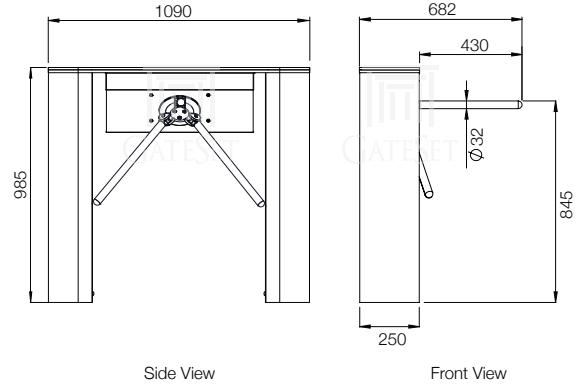

GT-6200 Series Trio Turnstiles*

GT-6204

* Subject to change depending on design or project needs without prior notice

REVISION Technical Drawings v.2.0

ACCESS CONTROL SOLUTIONS
TURNSTILES ■ BARRIERS ■ ID SYSTEMS

P 00902122278020
Kozyatağı Mah. Bayar Cad. No:72/7
Kadıköy 34742 İstanbul/TURKIYE
www.gateset.com.tr