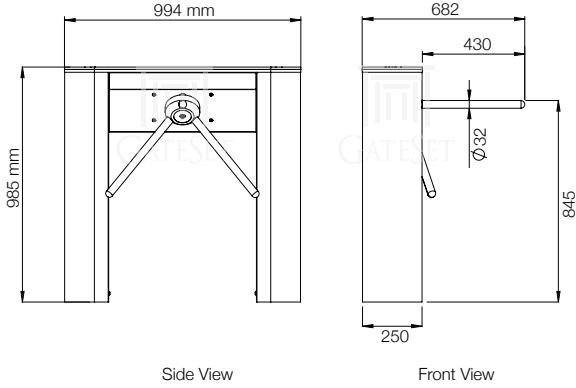

GT-6200 Series Trio Turnstiles*

GT-6200