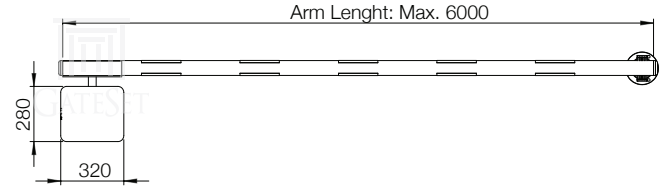

Barrier Top View

*Subject to change depending on design or project needs without prior notice

REVISION Technical Drawings v.2.0

ACCESS CONTROL SOLUTIONS
TURNSTILES ■ BARRIERS ■ ID SYSTEMS

P 00902122278020
Kozyatağı Mah. Bayar Cad. No:72/7
Kadıköy 34742 İstanbul/TURKIYE
www.gateset.com.tr