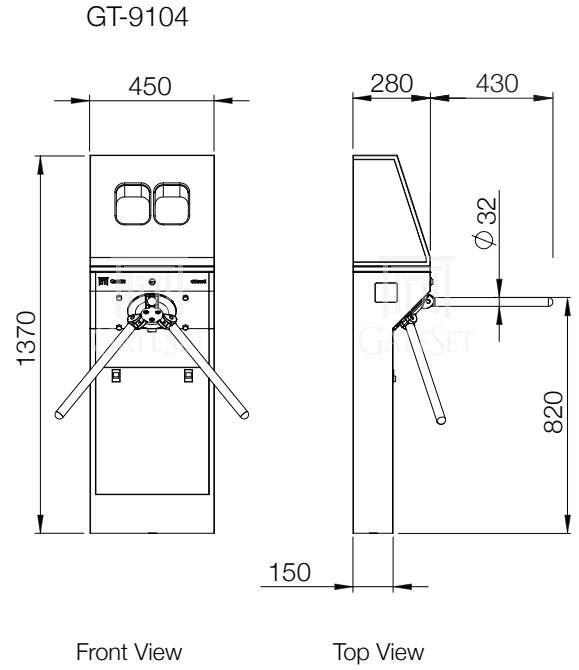

GT-9100 Series Trio Turnstiles*

* Subject to change depending on design or project needs without prior notice

REVISION Technical Drawings v.2.0

ACCESS CONTROL SOLUTIONS
TURNSTILES ■ BARRIERS ■ ID SYSTEMS

P 00902122278020
Kozyatağı Mah. Bayar Cad. No:72/7
Kadıköy 34742 İstanbul/TURKIYE
www.gateset.com.tr