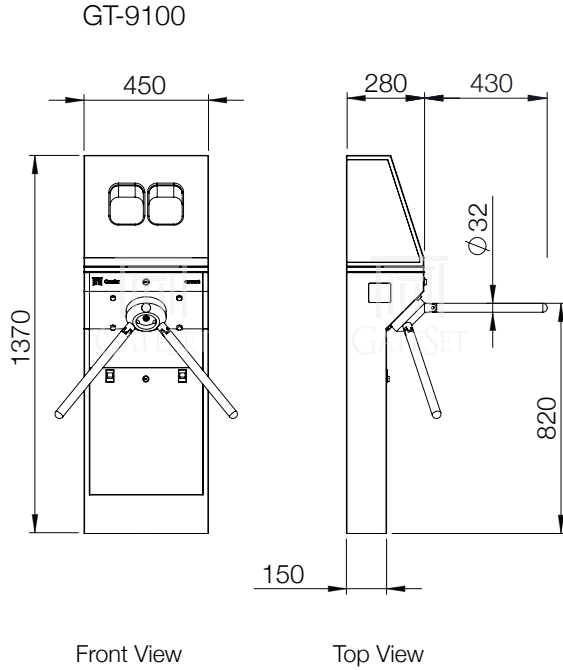

GT-9100 Series Trio Turnstiles*

* Subject to change depending on design or project needs without prior notice

REVISION Technical Drawings v.2.0

ACCESS CONTROL SOLUTIONS
TURNSTILES ■ BARRIERS ■ ID SYSTEMS

P 00902122278020
Kozyatağı Mah. Bayar Cad. No:72/7
Kadıköy 34742 İstanbul/TURKIYE
www.gateset.com.tr