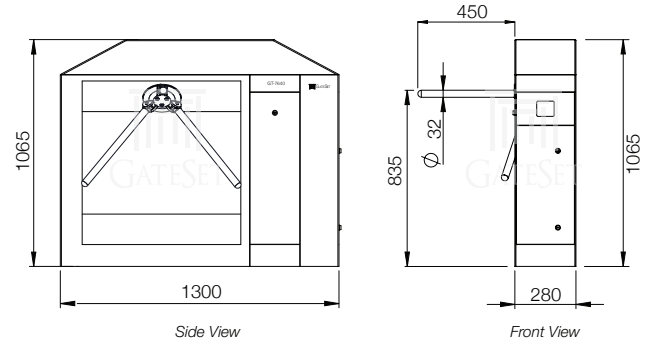

GT-7600 Series Trio Turnstiles*

GT-7644

* Subject to change depending on design or project needs without prior notice

REVISION Technical Drawings v.2.0

ACCESS CONTROL SOLUTIONS
TURNSTILES ■ BARRIERS ■ ID SYSTEMS

P 00902122278020
Kozyatağı Mah. Bayar Cad. No:72/7
Kadıköy 34742 İstanbul/TURKIYE
www.gateset.com.tr