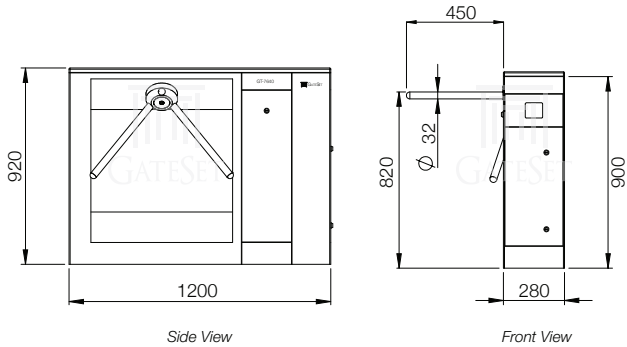

GT-7600 Series Trio Turnstiles*

GT-7600

* Subject to change depending on design or project needs without prior notice

REVISION Technical Drawings v.2.0

ACCESS CONTROL SOLUTIONS
TURNSTILES ■ BARRIERS ■ ID SYSTEMS

P 00902122278020
Kozyatağı Mah. Bayar Cad. No:72/7
Kadıköy 34742 İstanbul/TURKIYE
www.gateset.com.tr