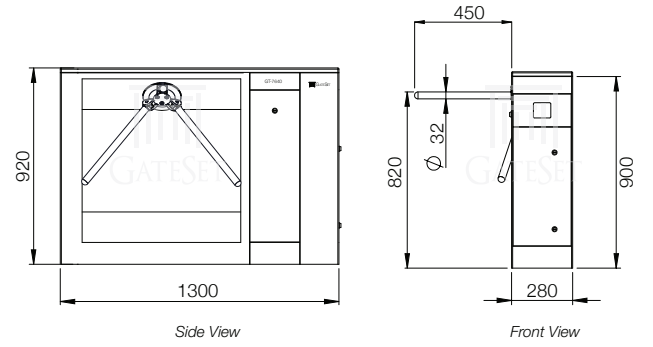

GT-7604

* Subject to change depending on design or project needs without prior notice

REVISION Technical Drawings v.2.0

ACCESS CONTROL SOLUTIONS
TURNSTILES ■ BARRIERS ■ ID SYSTEMS

P 00902122278020
Kozyatağı Mah. Bayar Cad. No:72/7
Kadıköy 34742 İstanbul/TURKIYE
www.gateset.com.tr