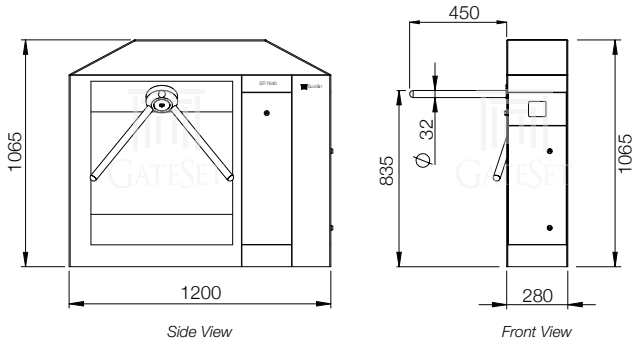

GT-7600 Series Trio Turnstiles*

GT-7640