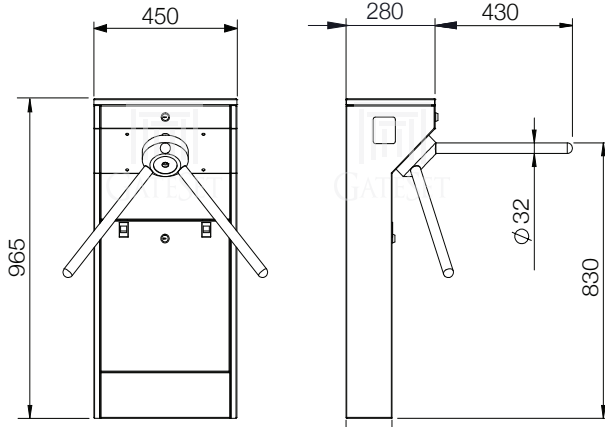

GT-3100 Series Trio Turnstiles*

GT-3100

Side View

Front View