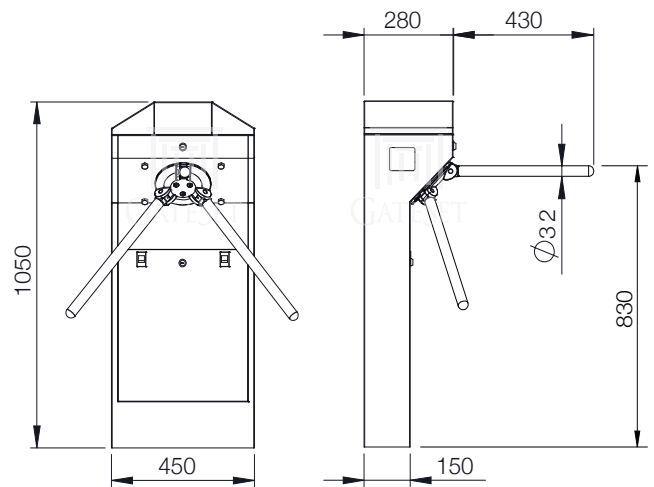

Front View

Front View

GT-3144

Side View