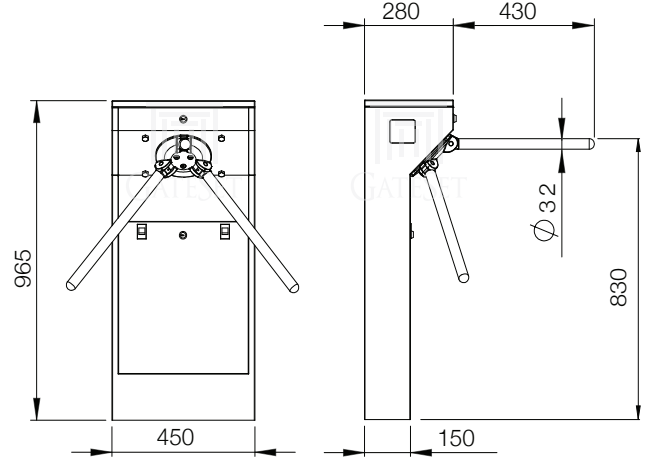

GT-3104

Side View

Front View