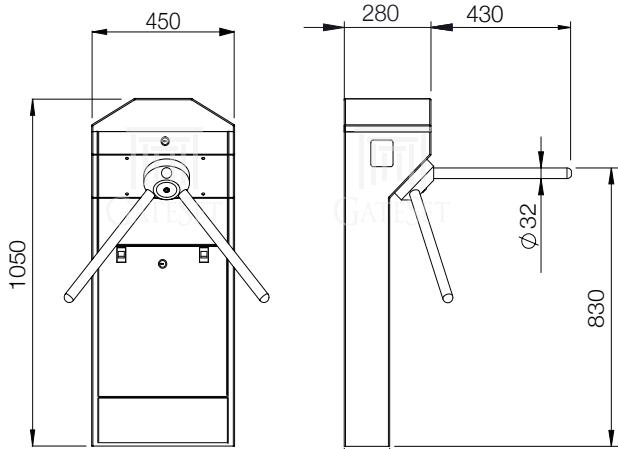

GT-3140

Side View