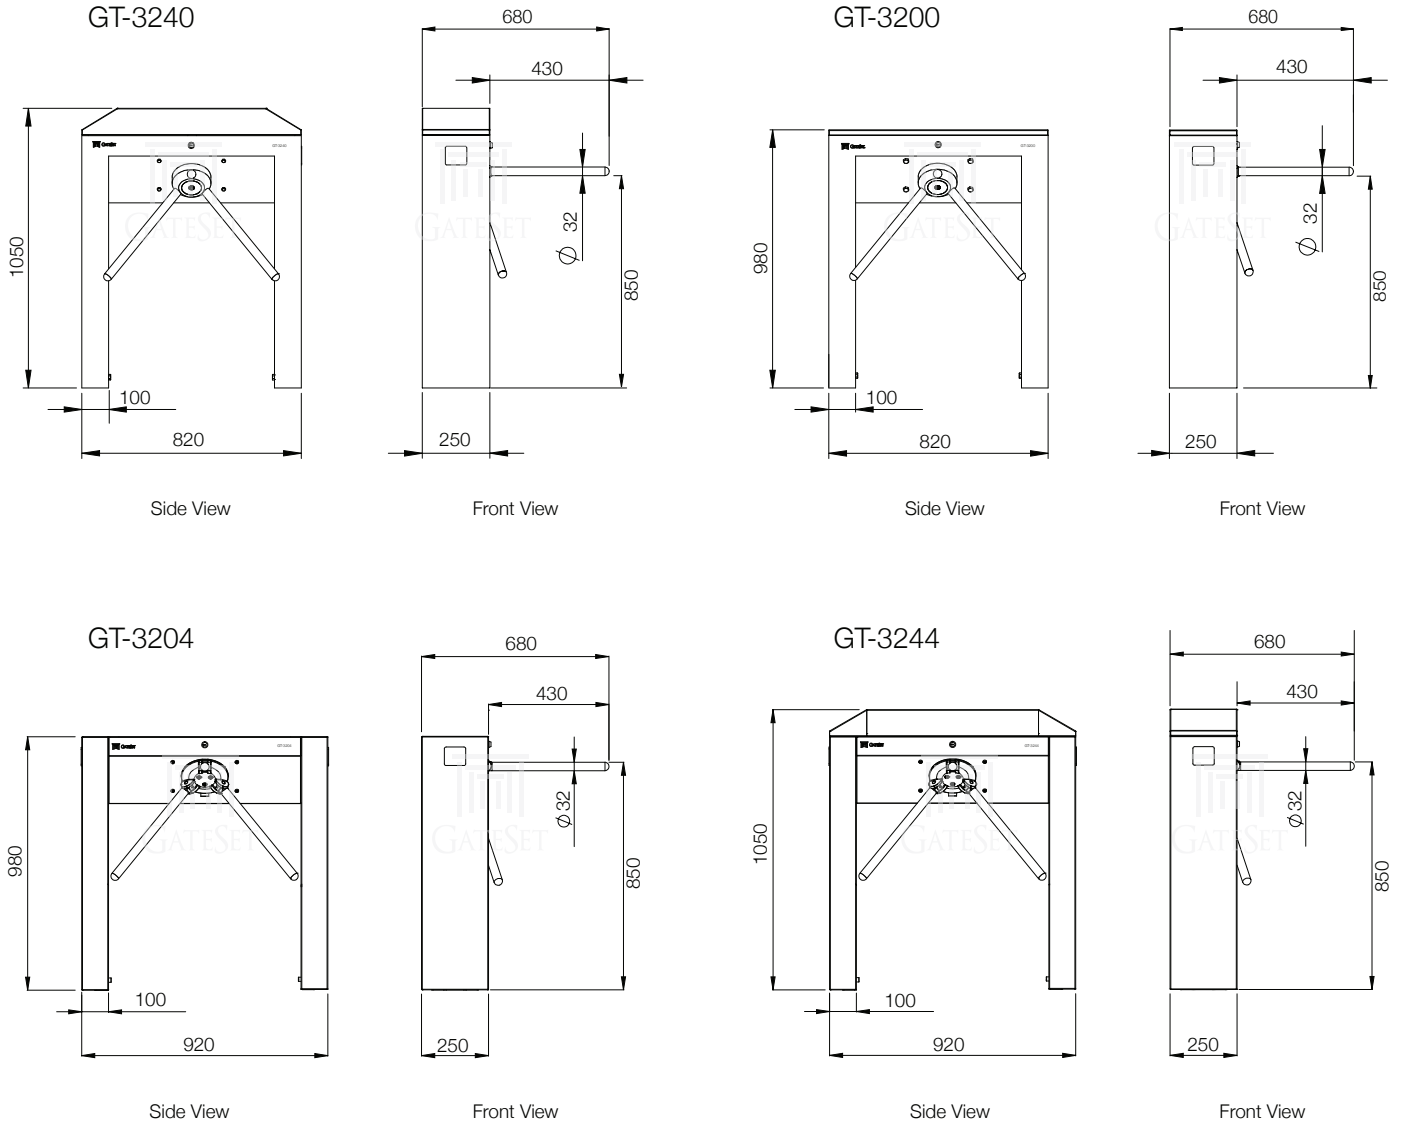

GT-3200 Series Trio Turnstiles*

* Subject to change depending on design or project needs without prior notice

REVISION Technical Drawings v.2.0

ACCESS CONTROL SOLUTIONS
TURNSTILES ■ BARRIERS ■ ID SYSTEMS

P 00902122278020
Kozyatađı Mah. Bayar Cad. No:72/7
Kadıköy 34742 İstanbul/TURKIYE
www.gateset.com.tr