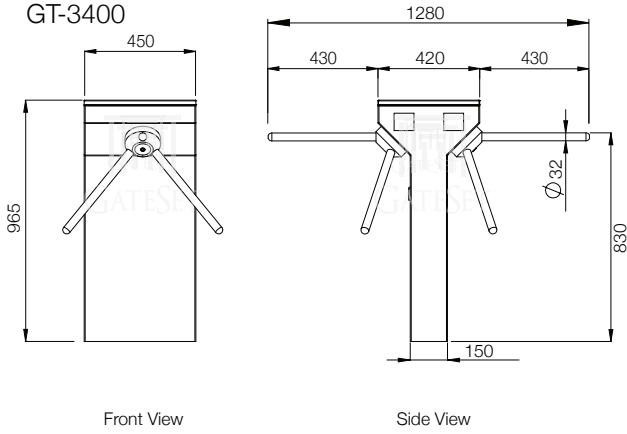

GT-3400 Series Trio Turnstiles*

* Subject to change depending on design or project needs without prior notice

REVISION Technical Drawings v.2.0

ACCESS CONTROL SOLUTIONS
TURNSTILES ■ BARRIERS ■ ID SYSTEMS

P 00902122278020
Kozyatağı Mah. Bayar Cad. No:72/7
Kadıköy 34742 İstanbul/TURKIYE
www.gateset.com.tr