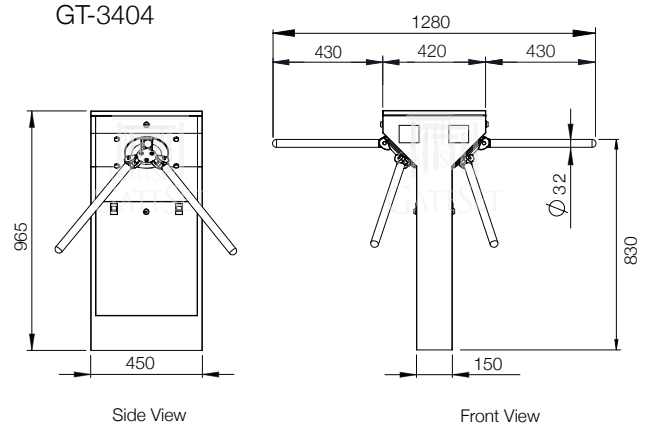

GT-3400 Series Trio Turnstiles*

* Subject to change depending on design or project needs without prior notice

REVISION Technical Drawings v.2.0

ACCESS CONTROL SOLUTIONS
TURNSTILES ■ BARRIERS ■ ID SYSTEMS

P 00902122278020
Kozyatağı Mah. Bayar Cad. No:72/7
Kadıköy 34742 İstanbul/TURKIYE
www.gateset.com.tr