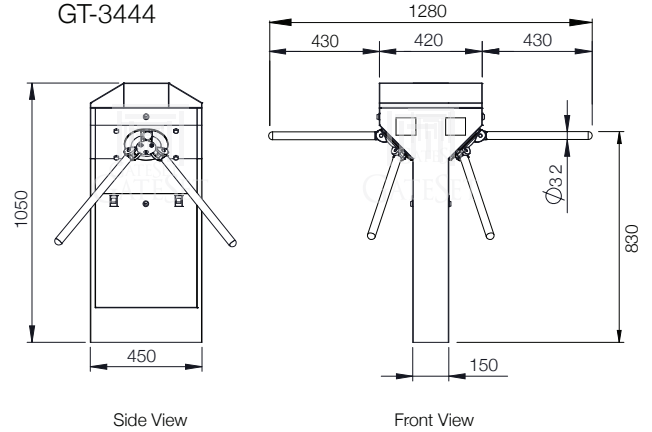

GT-3400 Series Trio Turnstiles*

* Subject to change depending on design or project needs without prior notice

REVISION Technical Drawings v.2.0

ACCESS CONTROL SOLUTIONS
TURNSTILES ■ BARRIERS ■ ID SYSTEMS

P 00902122278020
Kozyatağı Mah. Bayar Cad. No:72/7
Kadıköy 34742 İstanbul/TURKIYE
www.gateset.com.tr