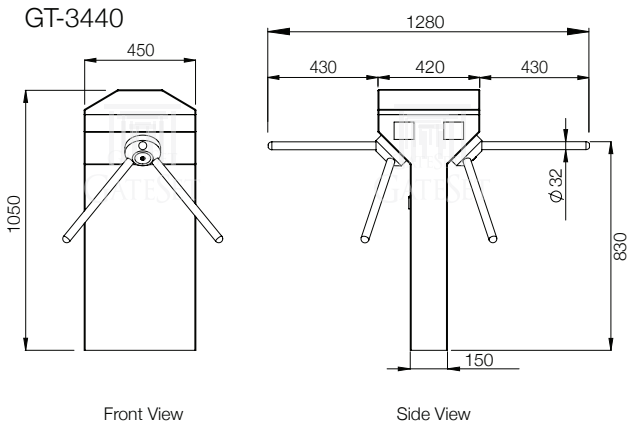

GT-3400 Series Trio Turnstiles*

* Subject to change depending on design or project needs without prior notice

REVISION Technical Drawings v.2.0

ACCESS CONTROL SOLUTIONS
TURNSTILES ■ BARRIERS ■ ID SYSTEMS

P 00902122278020
Kozyatağı Mah. Bayar Cad. No:72/7
Kadıköy 34742 İstanbul/TURKIYE
www.gateset.com.tr