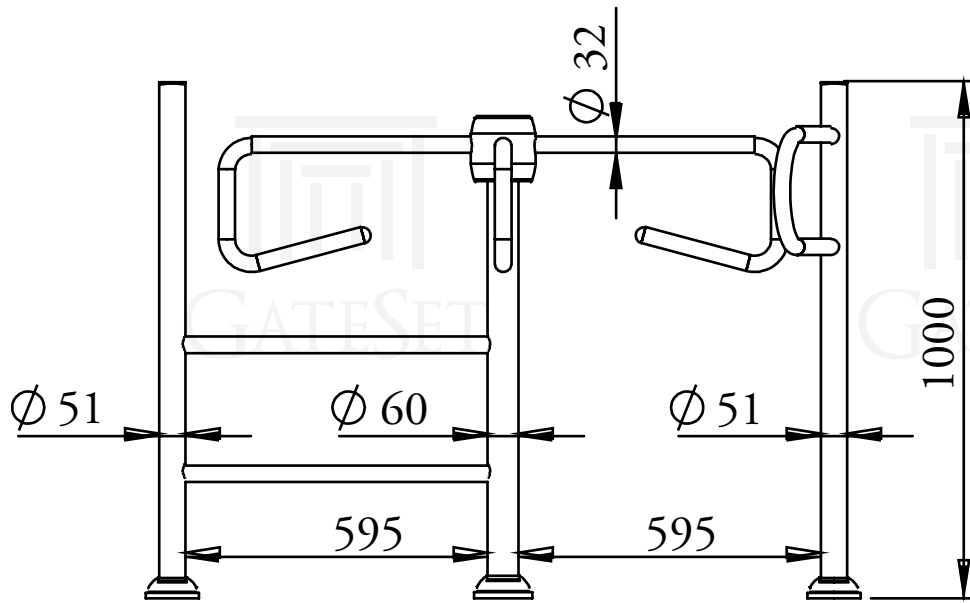

GP-1000 SERIES MANUAL PADDLE SWING GATE TURNSTILES

Front View

Top View