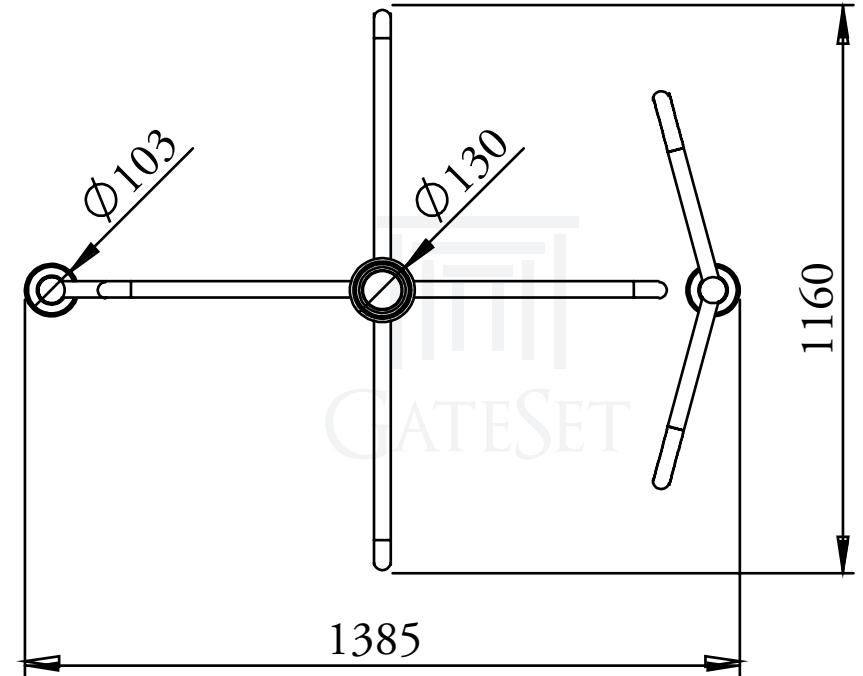

GP-1000 SERIES MANUAL PADDLE SWING GATE TURNSTILES

Front View

Top View